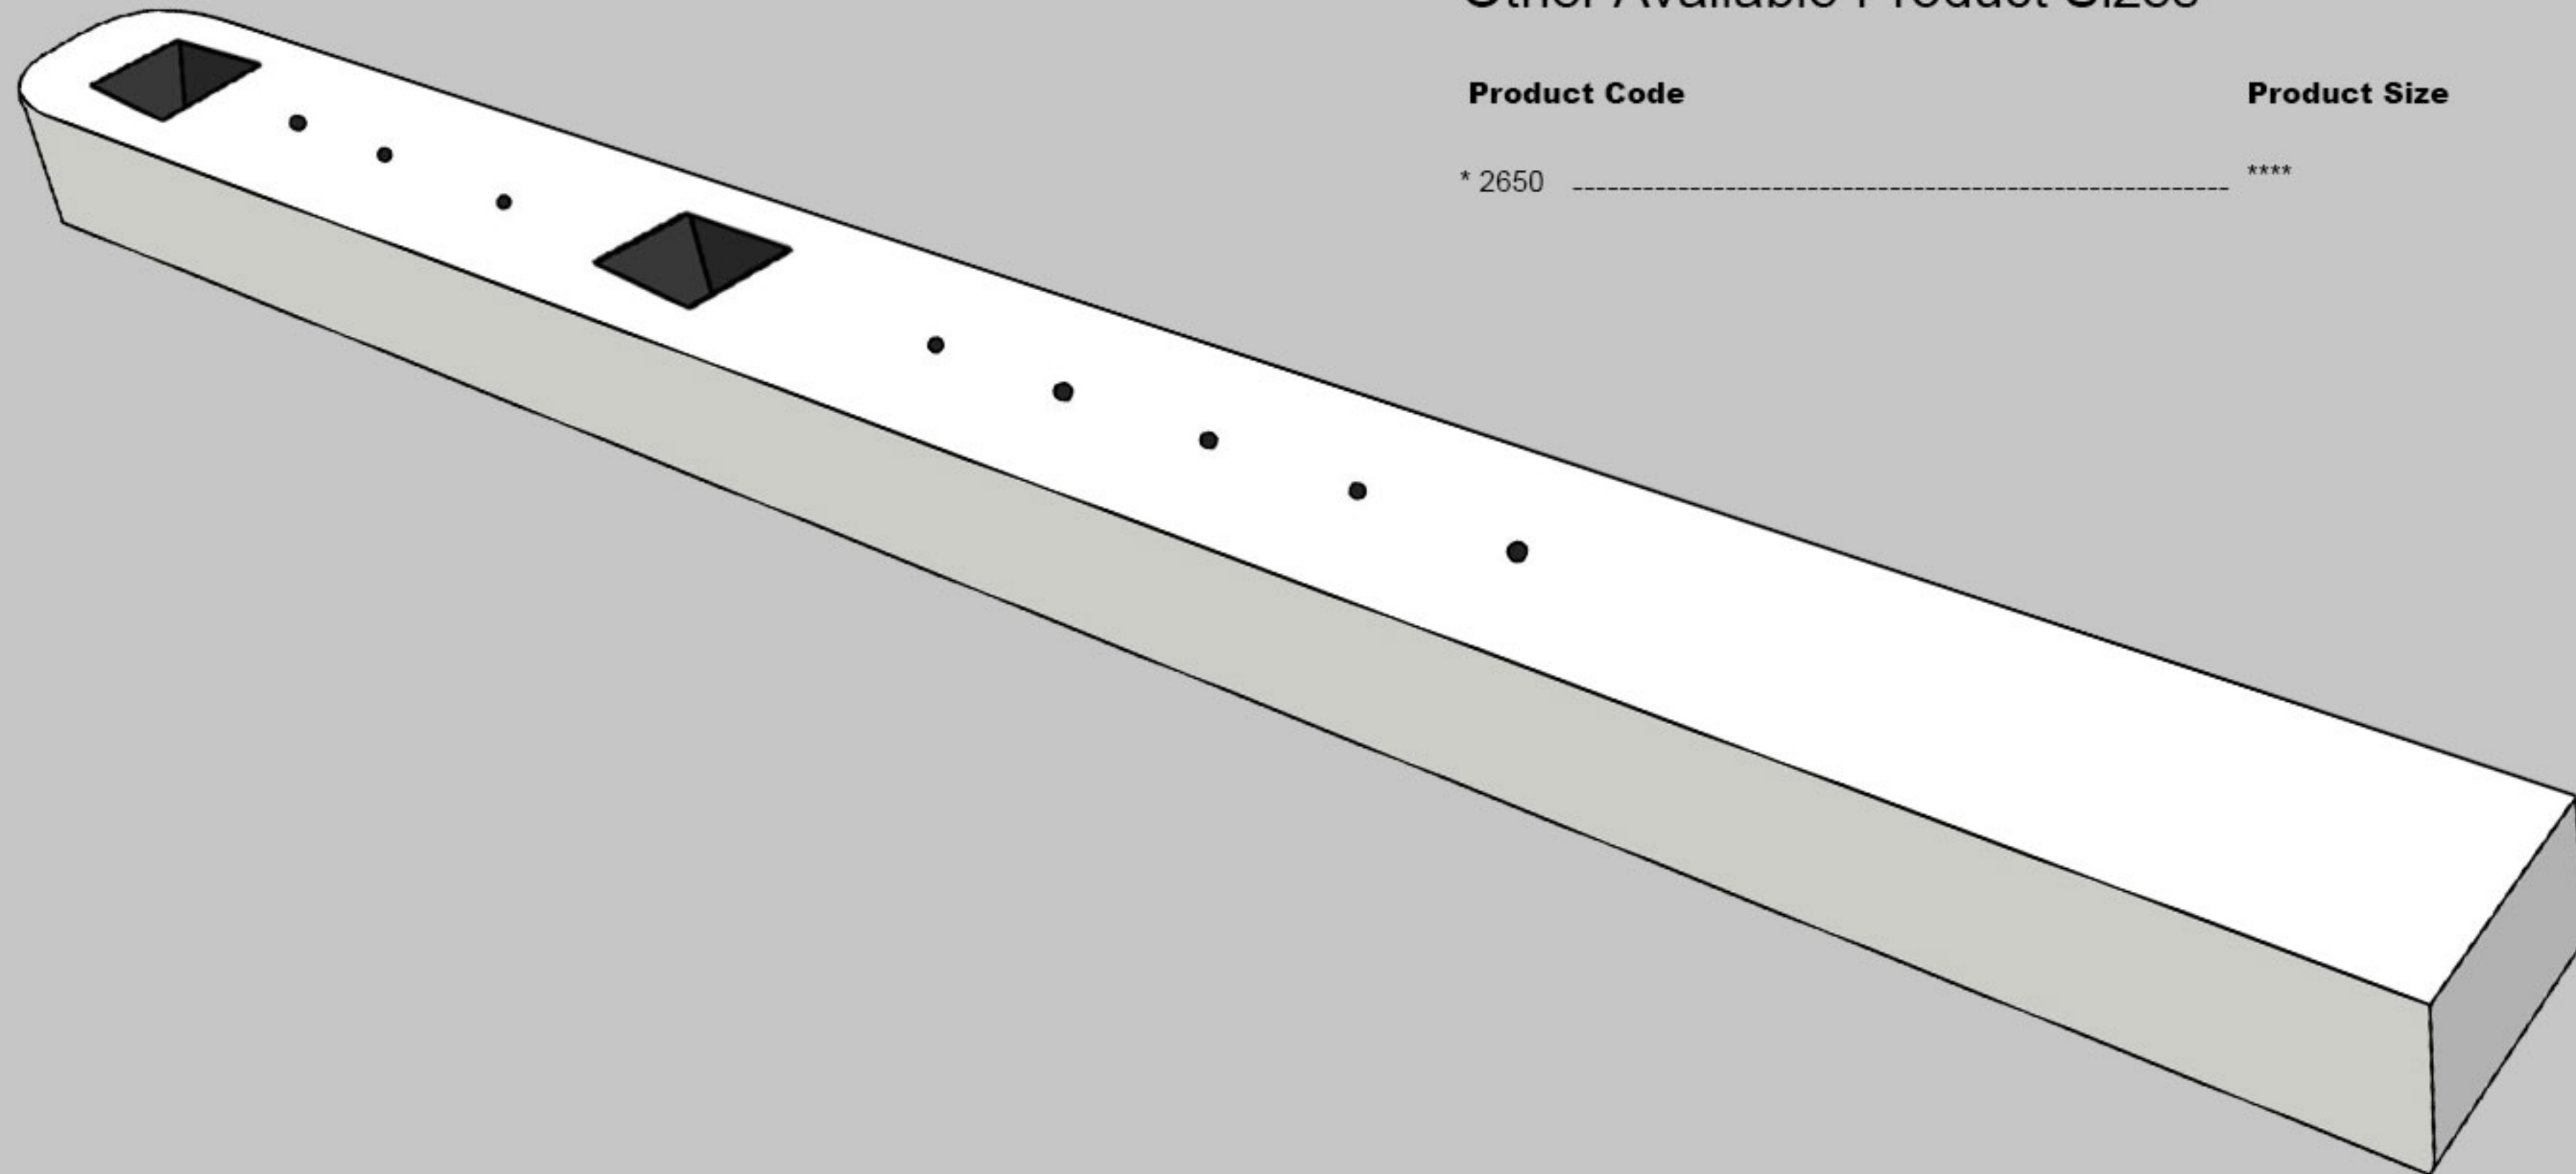

2 HOLE FENCE POSTS

Actual Size with Labels on Next Page

2 HOLE FENCE POSTS

Other Available Product Sizes

Product Code	Product Size
* 2650	****