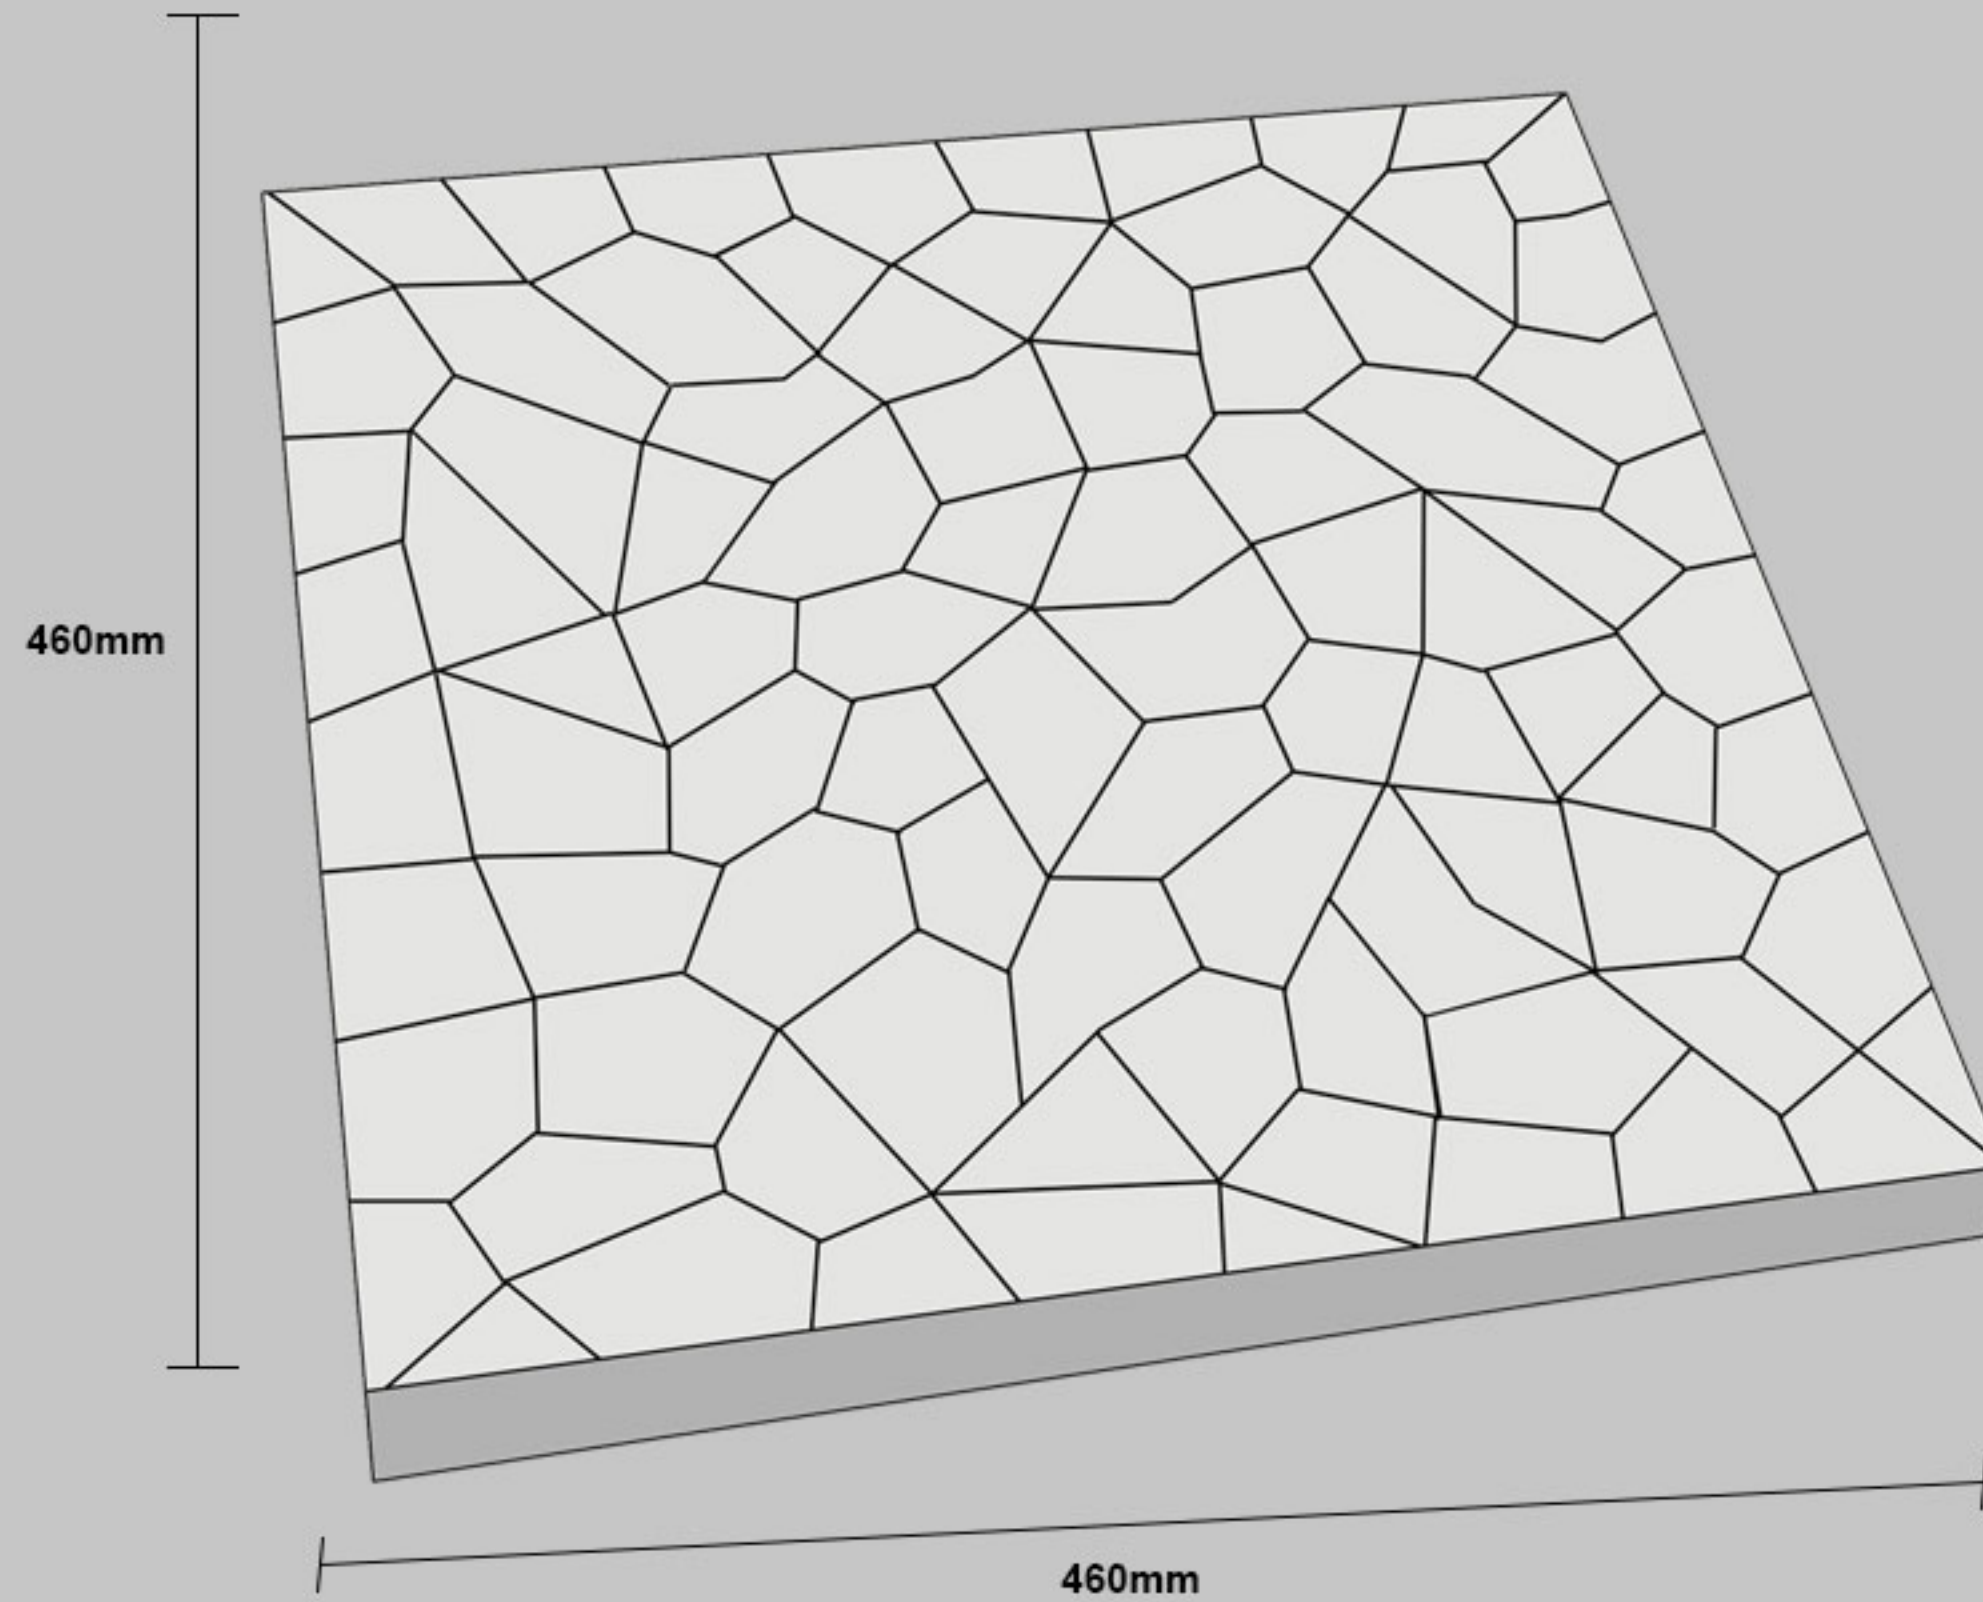

CRACKED ICE PAV SLAB

CRACKED ICE PAV SLAB

Other Available Product Sizes

Product Code	Product Size
* 2632	460x460mm CRACKED ICE PAV SLAB