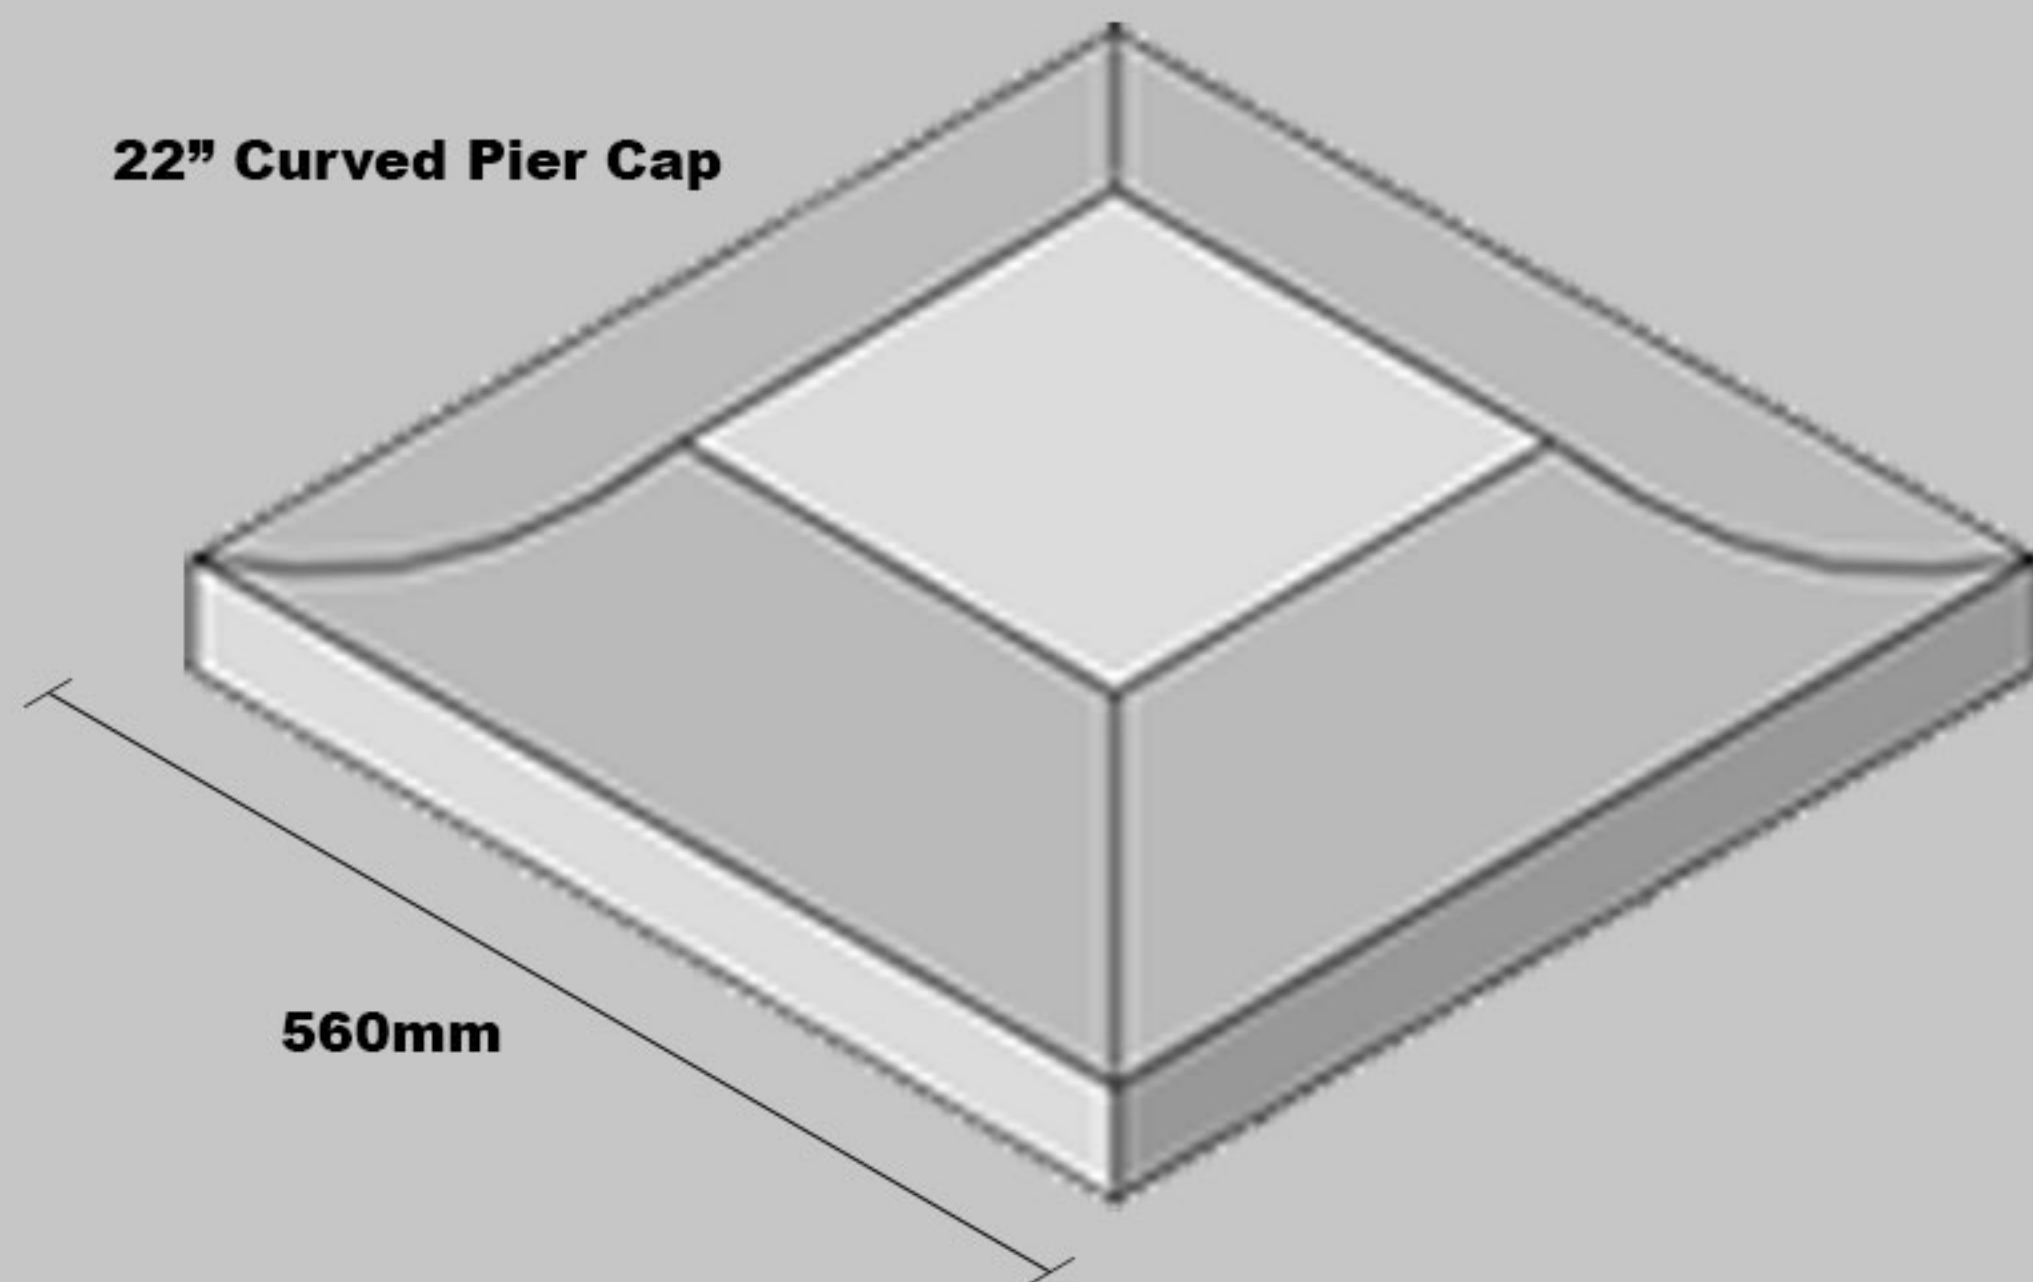

CURVED PIER CAP

Actual Size with Labels on Next Page

CURVED PIER CAP

22" Curved Pier Cap

Other Available Product Sizes

Product Code	Product Size
* 2640	560mm CURVED PIER CAP (22")
* 2641	685mm CURVED PIER CAP (27")