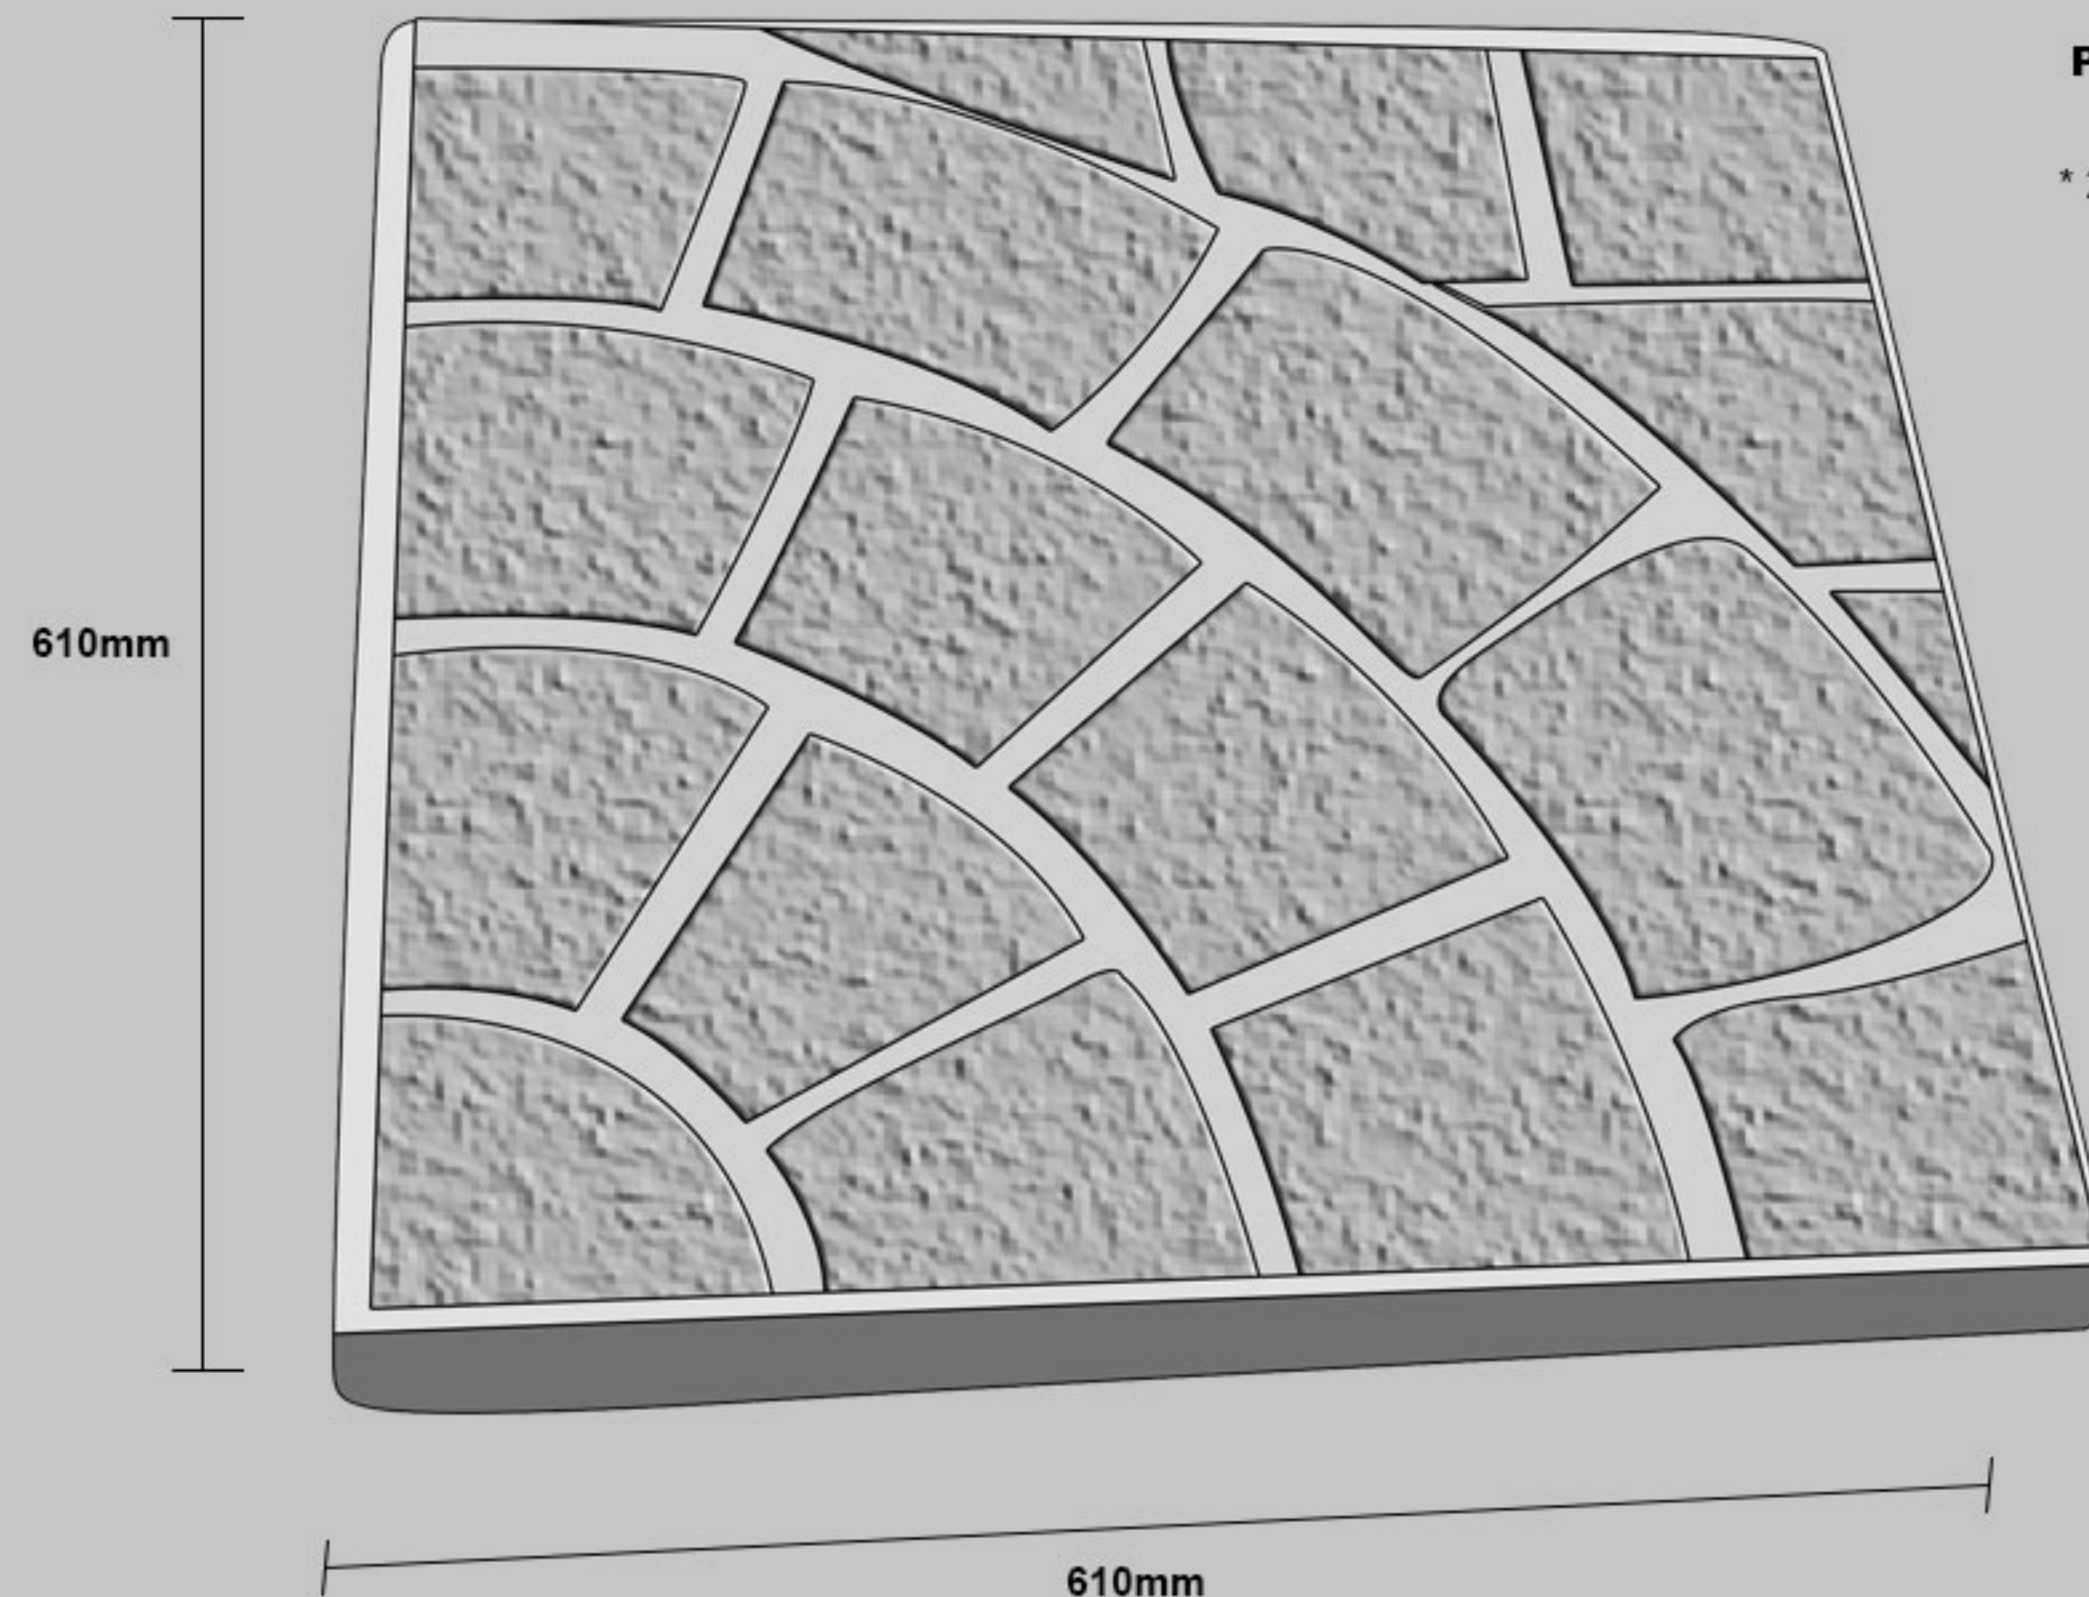

PAVING SLAB (24"X24)

Actual Size with Labels on Next Page

PAVING SLAB (24"X24)

Other Available Product Sizes

Product Code	Product Size
* 2633	610x610mm PAVING SLAB (24"x24)