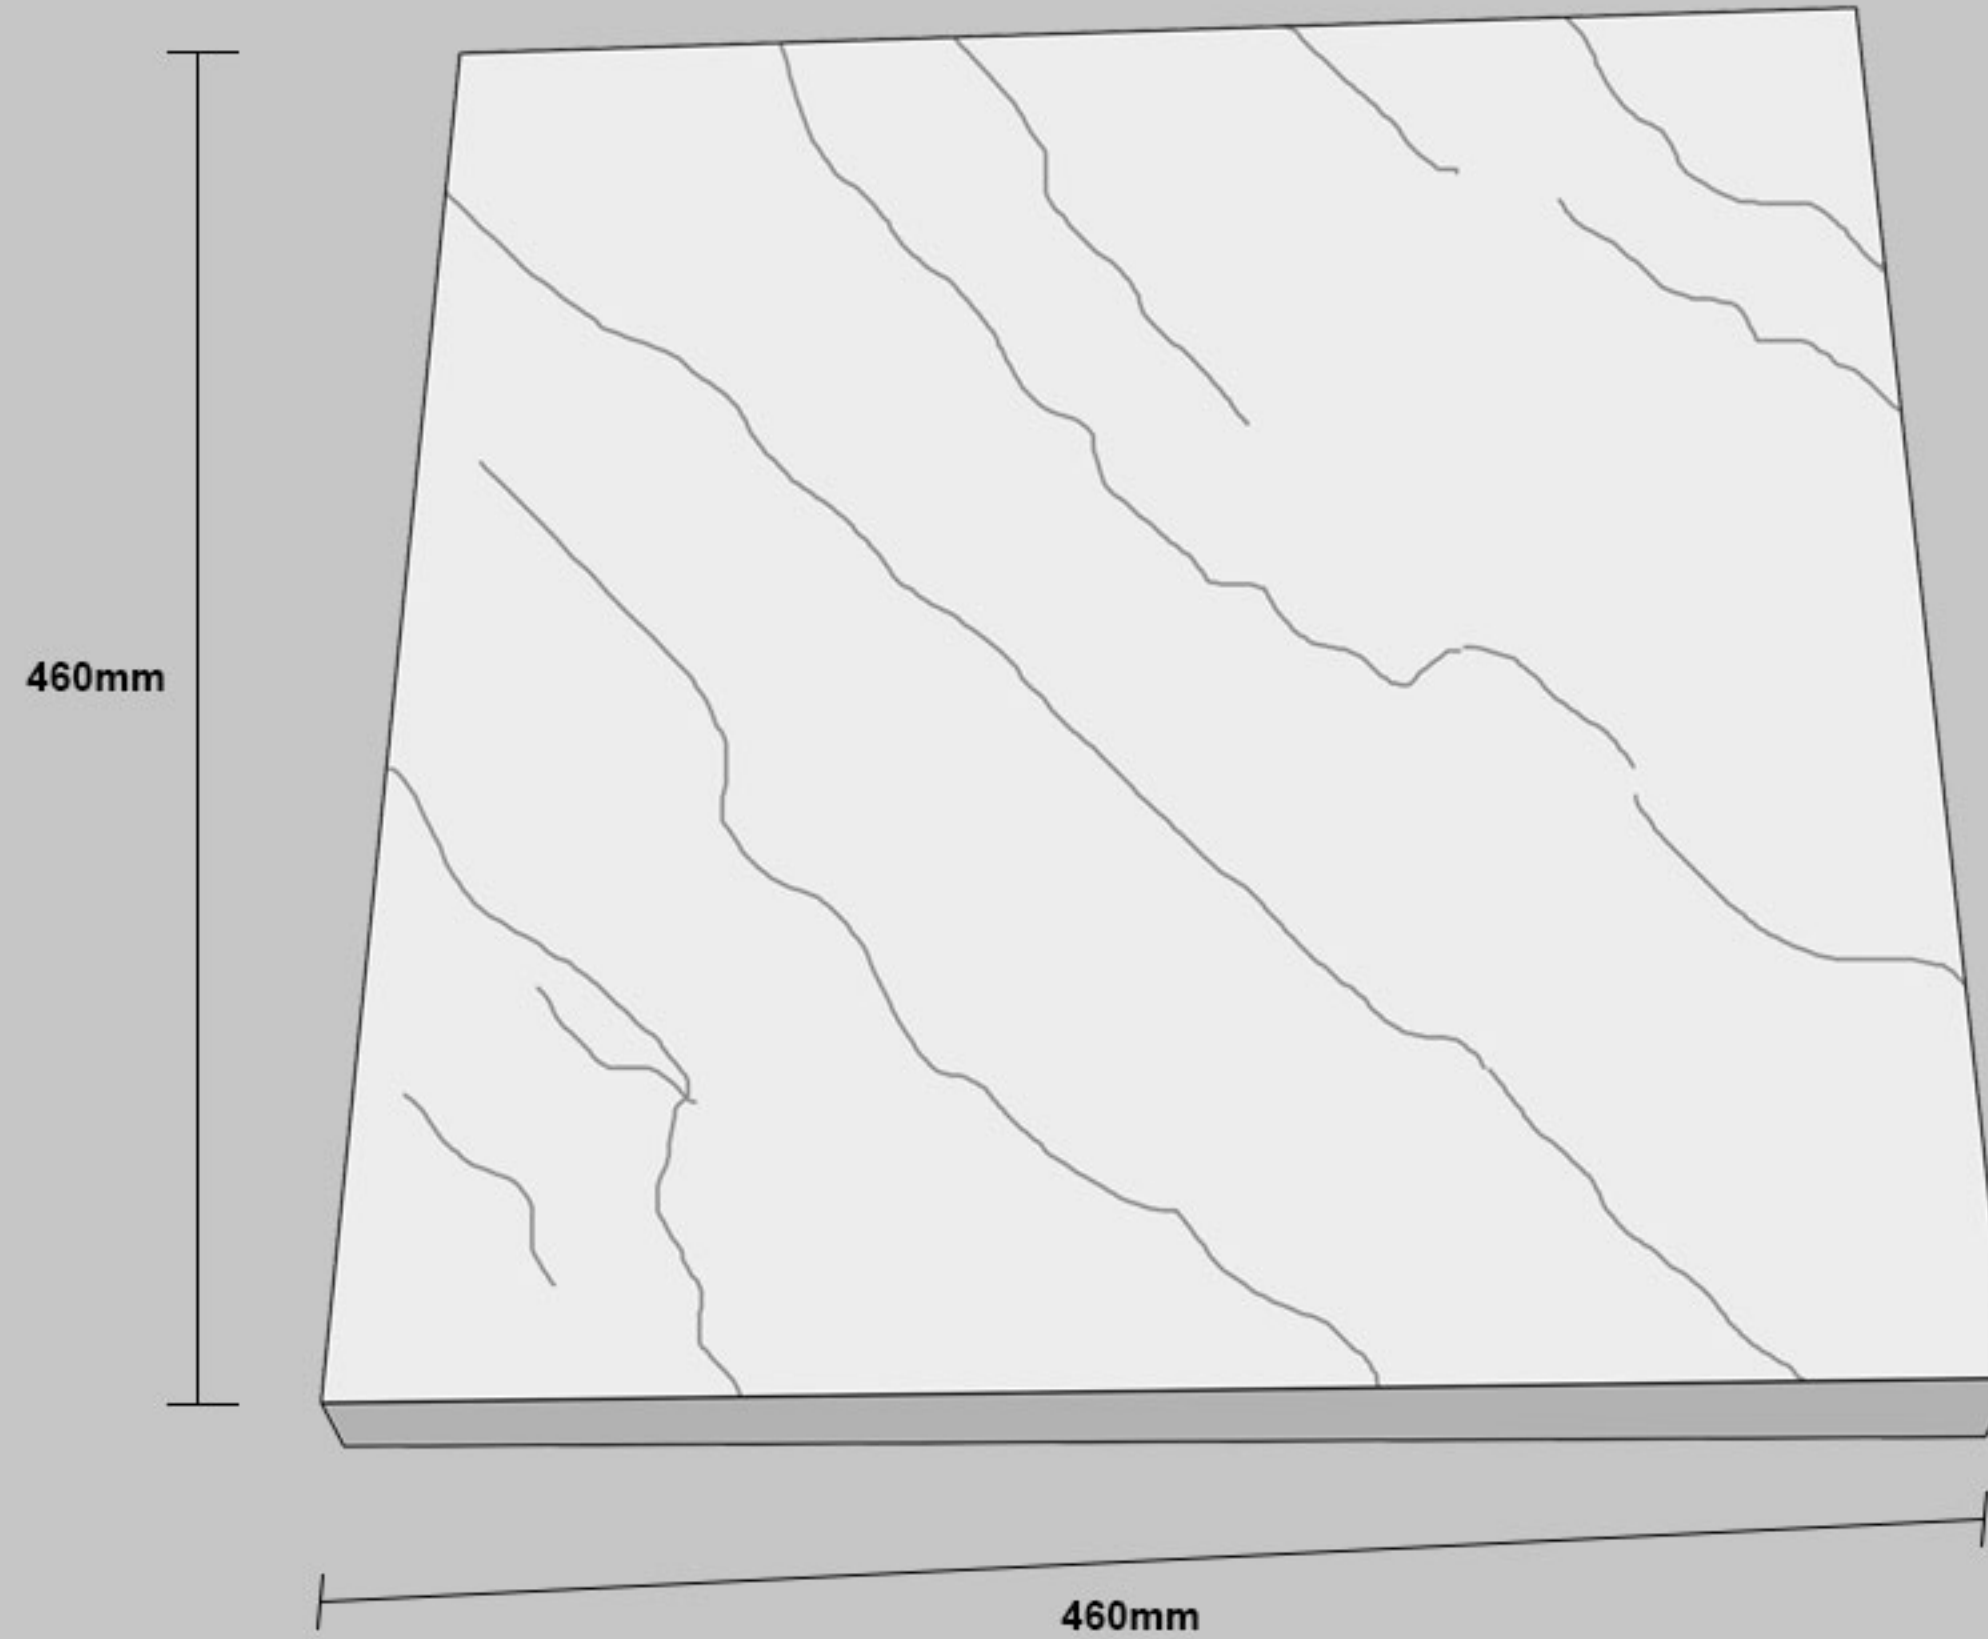

RIVIN PAVING SLAB

Actual Size with Labels on Next Page

RIVIN PAVING SLAB

Other Available Product Sizes

Product Code	Product Size
* 2631	460x460mm RIVIN PAVING SLAB