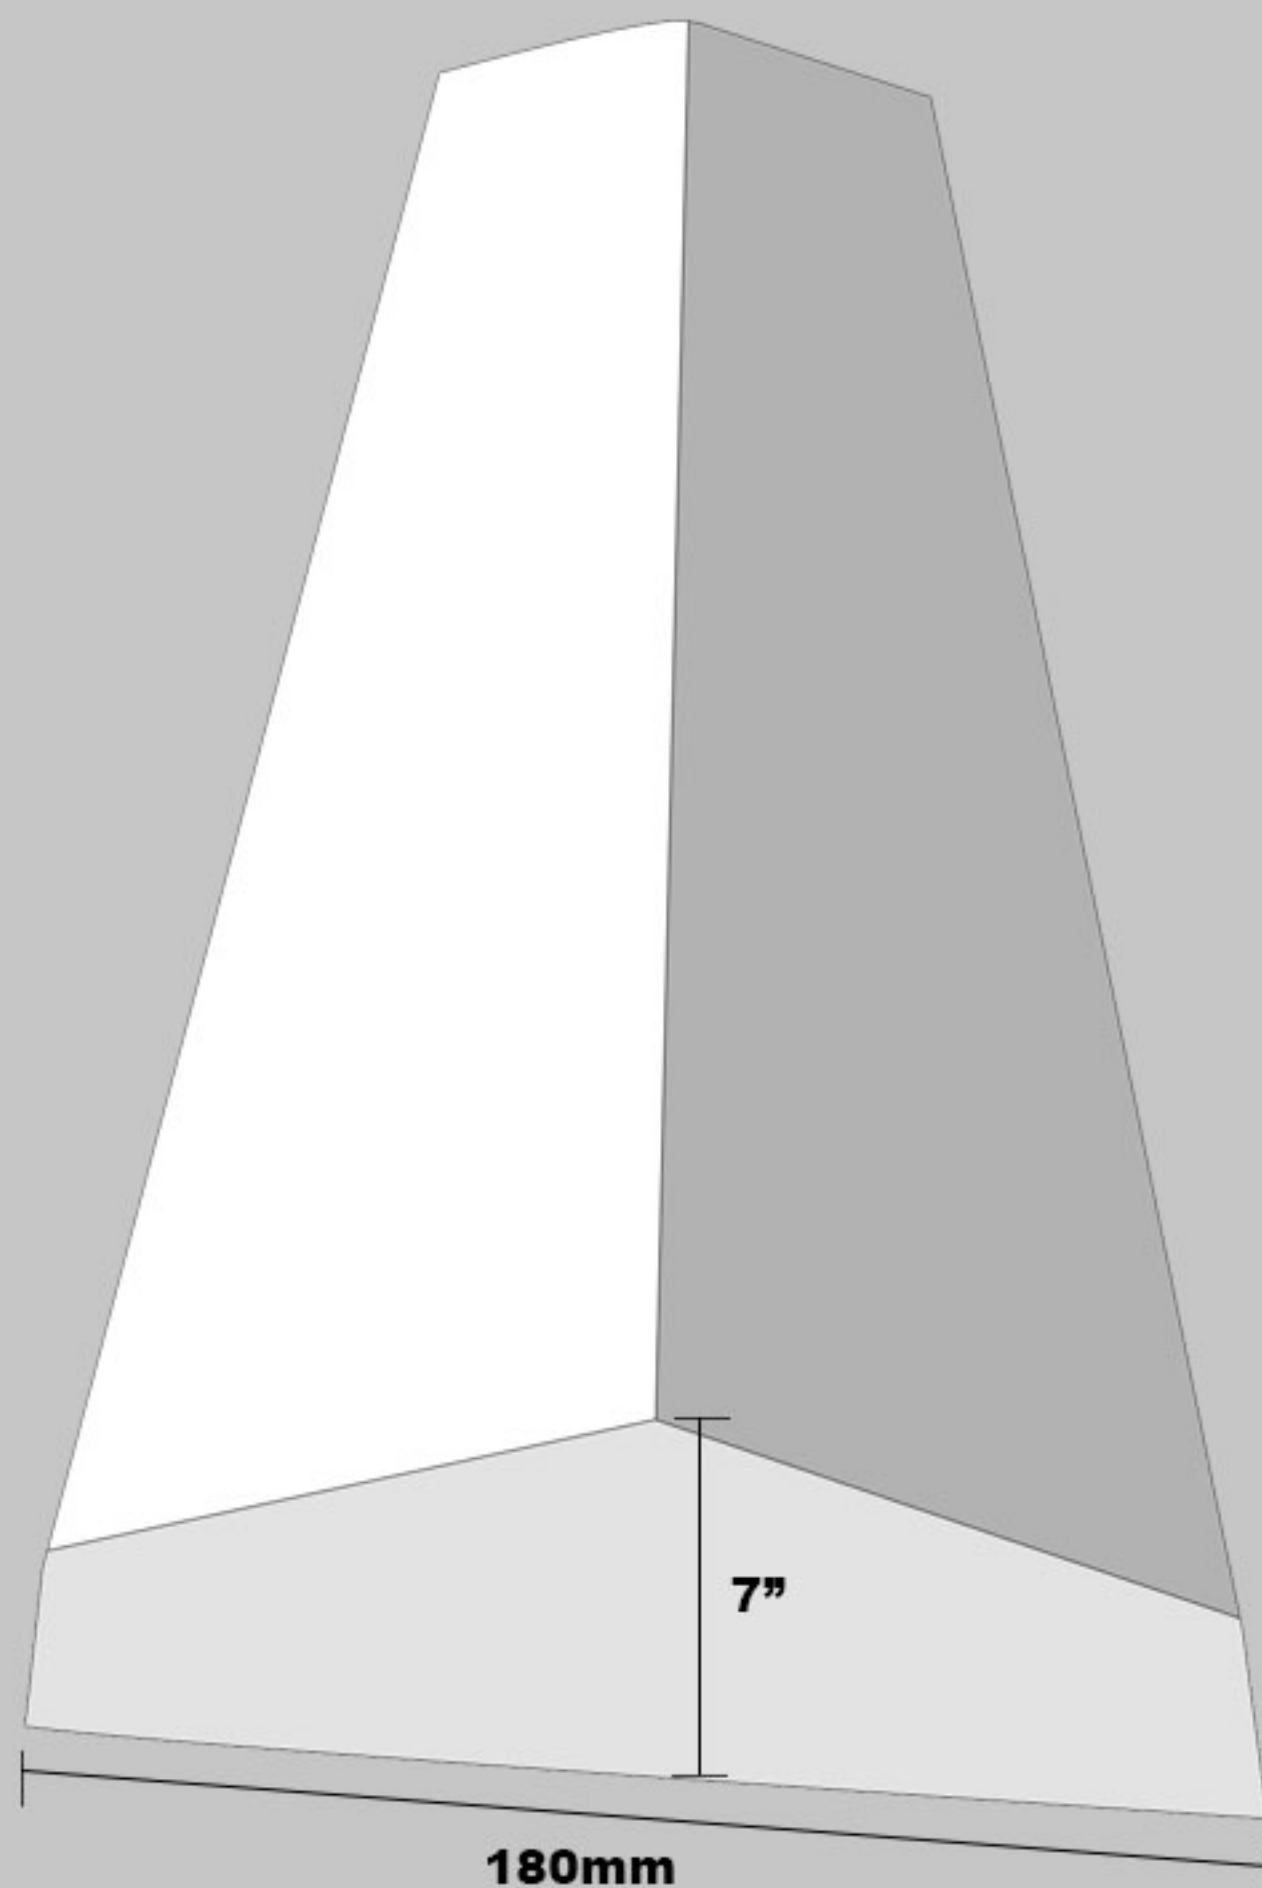

WALL COPING (7" SADDLE)

Actual Size with Labels on Next Page

WALL COPING (7" SADDLE)

Other Available Product Sizes

Product Code	Product Size
*2605	180mm WALL COPING (7" SADDLE)
*2606	230mm Wall Coping (9" SADDLE)
*2607	330mm WALL COPING (13" SADDLE)